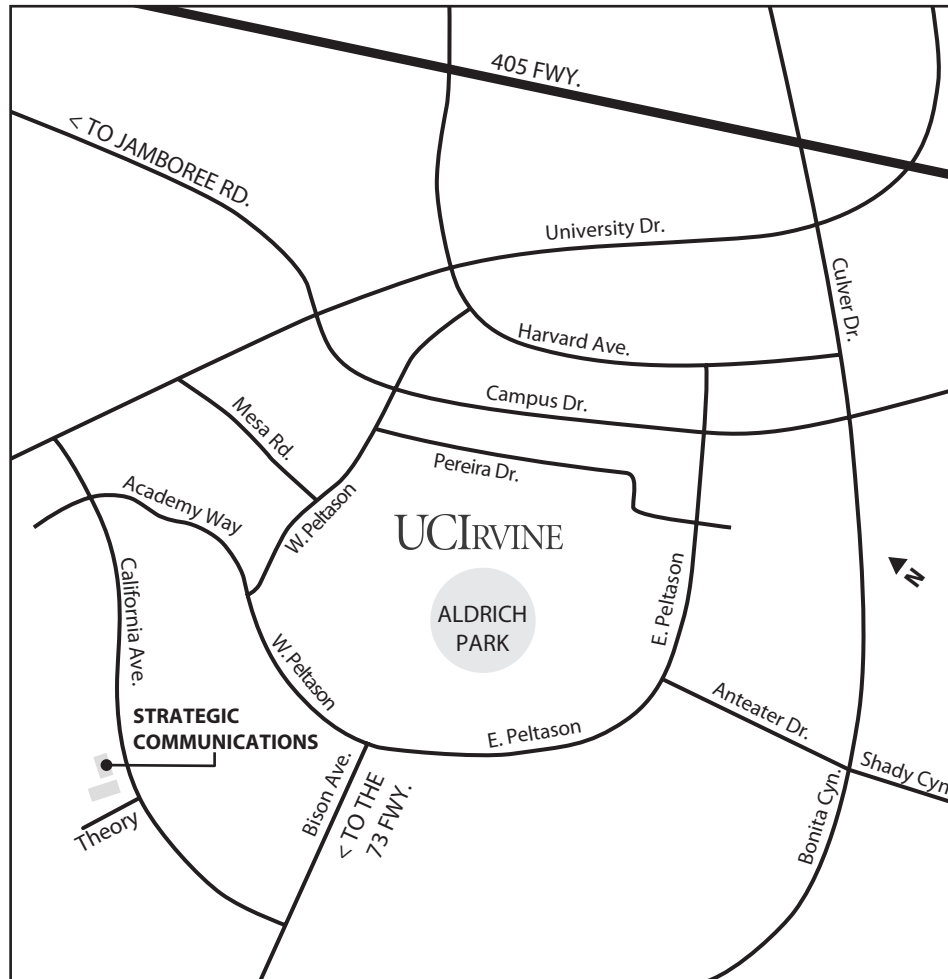

UNIVERSITY of CALIFORNIA • IRVINE

University Communications

100 Theory, Suite 200 (Second Floor)
Irvine, CA • 92697-5615 • (949) 824-6922

DIRECTIONS TO UNIVERSITY COMMUNICATIONS OFFICE

405 FREEWAY

From the North

Exit at Jamboree Rd.
Right on Jamboree Rd.
Left on Campus Dr.
Right on University Dr.
Left on California Ave. into UCI
Right on Theory
First right into Theory parking lot

From the South

Exit University Dr.
Left on University Dr.
Left on California Ave. into UCI
Right on Theory
First right into Theory parking lot

5 FREEWAY

From the North

Take 5 South to 55 South to 73 South
Exit at Bison Ave.
Left on Bison Ave. into UCI
Left on California Ave.
Left on Theory
First right into Theory parking lot

From the South

Take 5 North to 405 North
Exit University Dr.
Left on University Dr.
Left on California Ave. into UCI
Right on Theory
First right into Theory parking lot

73 FREEWAY

From the North

Exit at Bison Ave.
Left on Bison Ave. into UCI
Left on California Ave.
Left on Theory
First right into Theory parking lot

From the South

Exit at Bison Ave.
Right on Bison Ave. into UCI
Left on California Ave.
Left on Theory
First right into Theory parking lot

55 FREEWAY

From the North

Take 55 South to 73 South
Exit at Bison Ave.
Left on Bison Ave. into UCI
Left on California Ave.
Left on Theory
First right into Theory parking lot

From the South

Take 55 North to 73 South
Exit at Bison Ave.
Left on Bison Ave. into UCI
Left on California Ave.
Left on Theory
First right into Theory parking lot

Parking at 100 Theory is free.